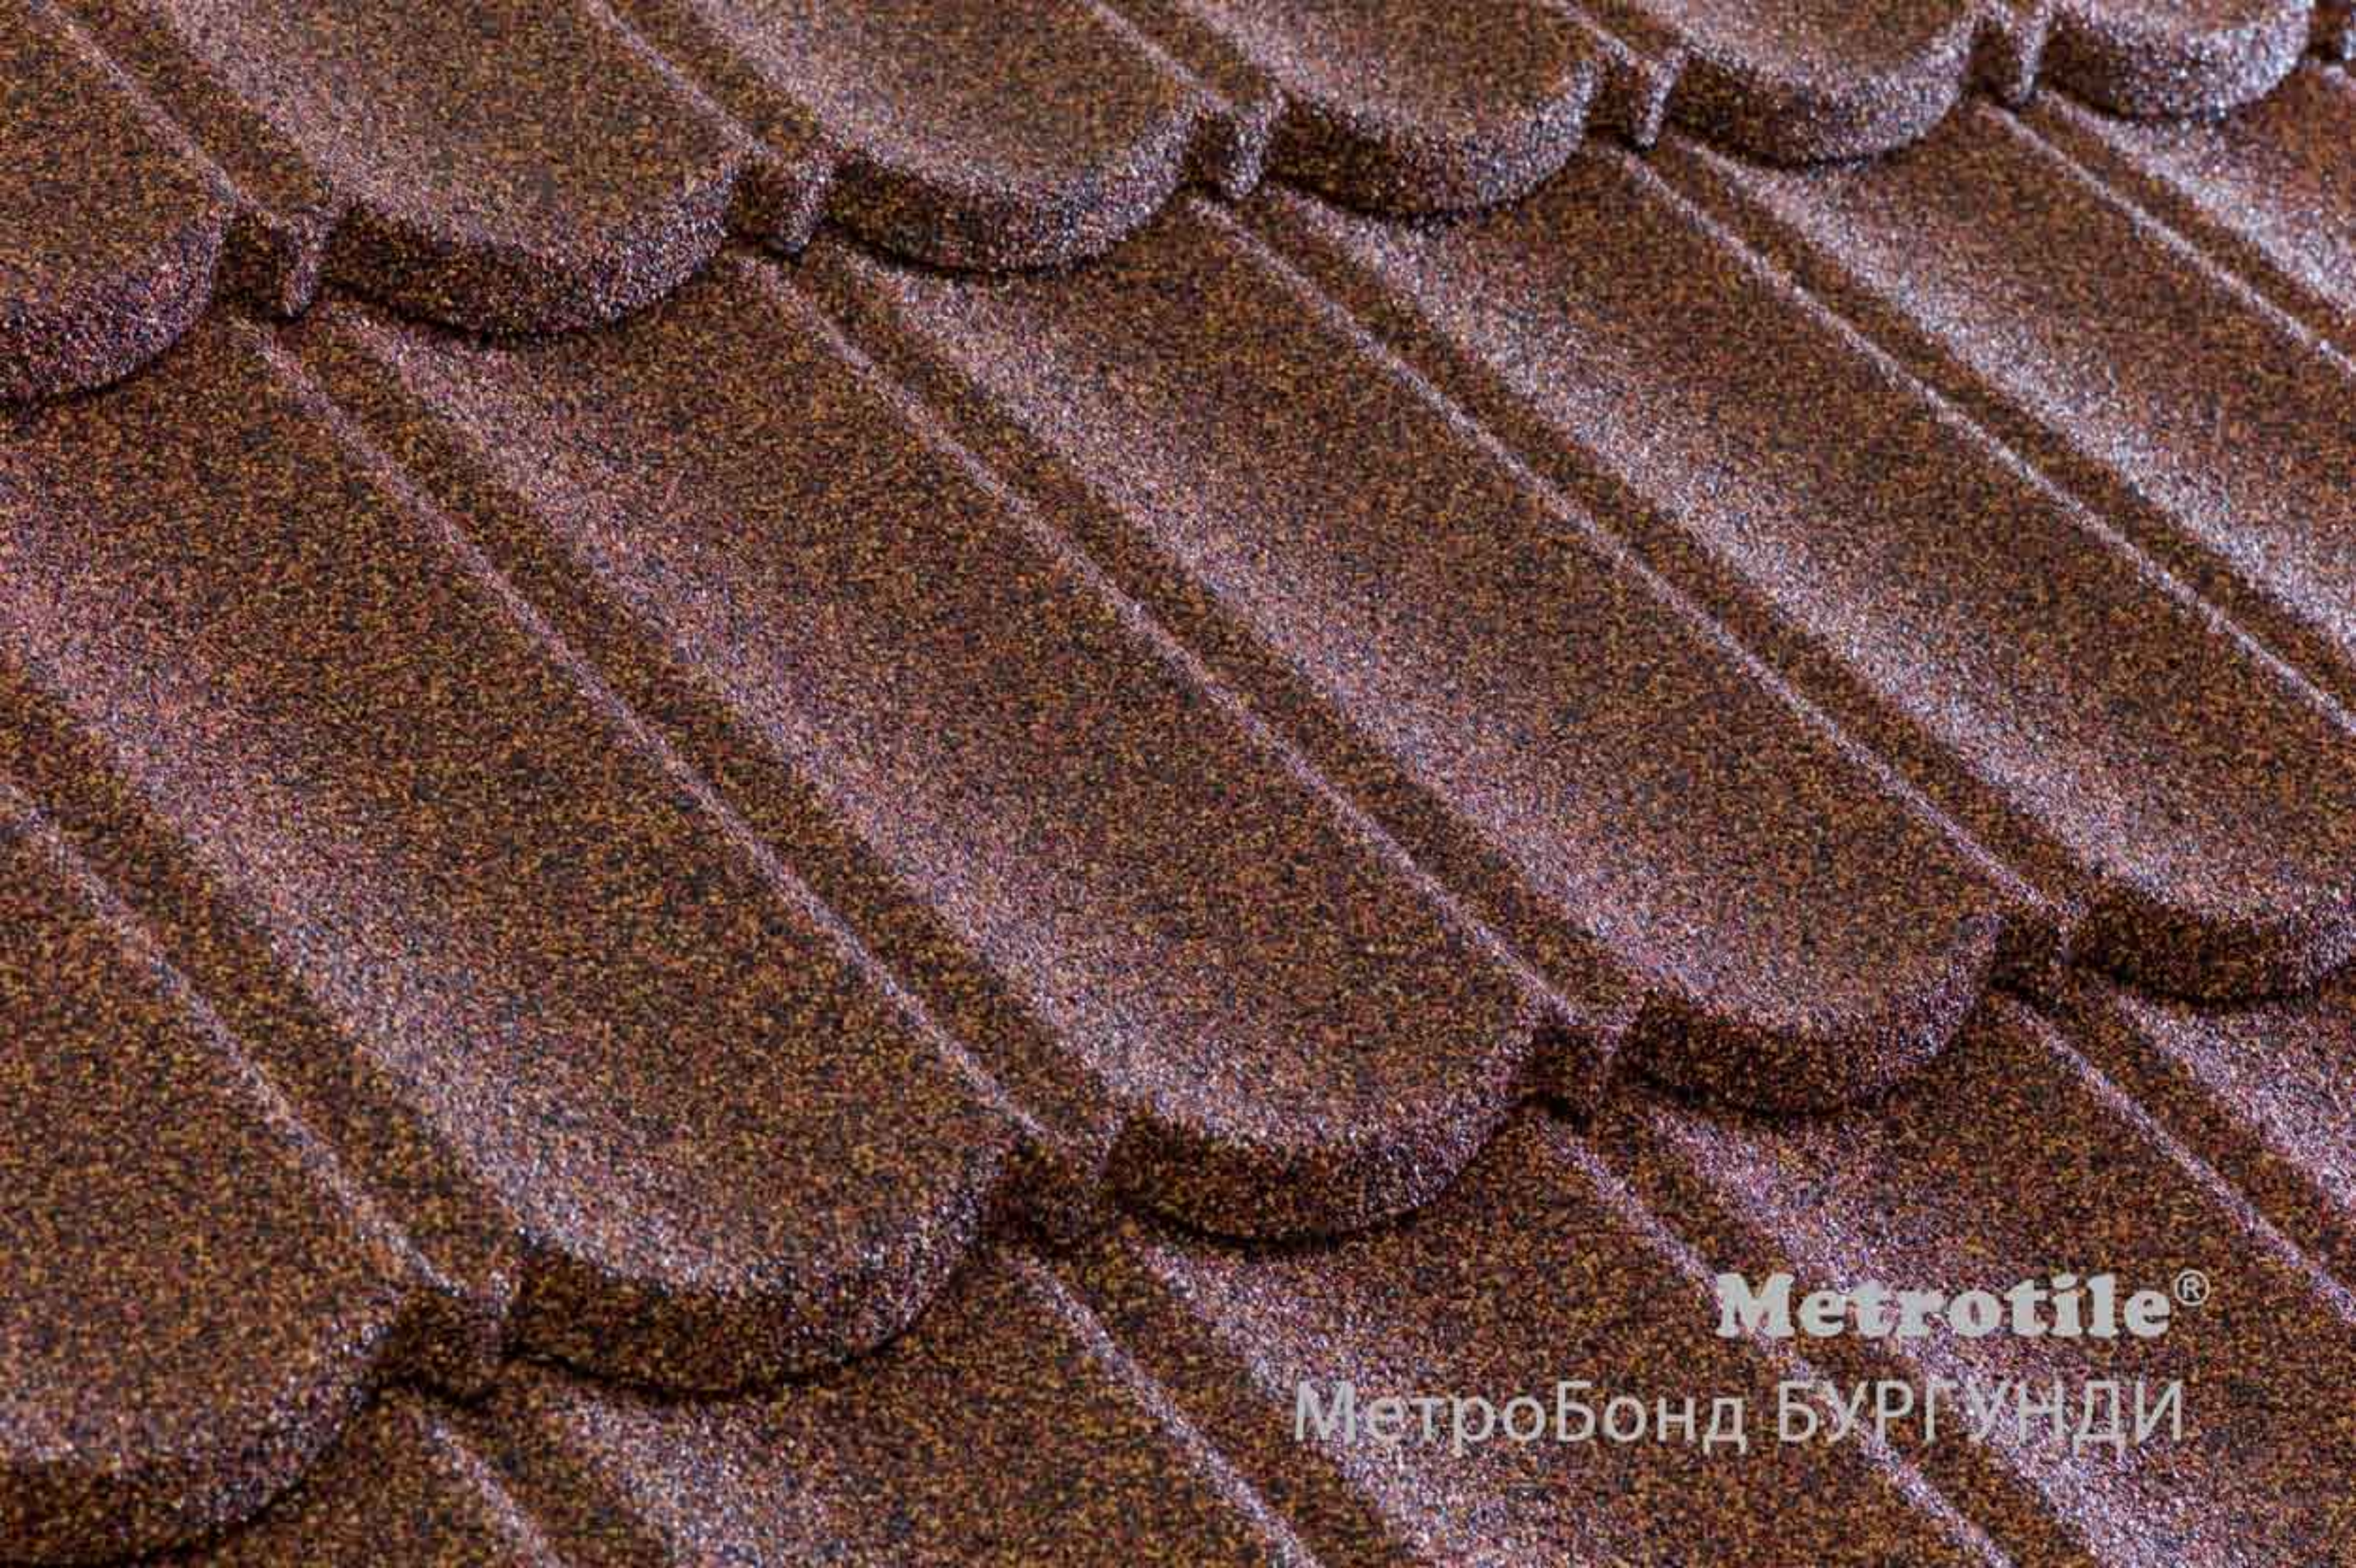

Metrotile®

Метробонд БУРГУНДИ