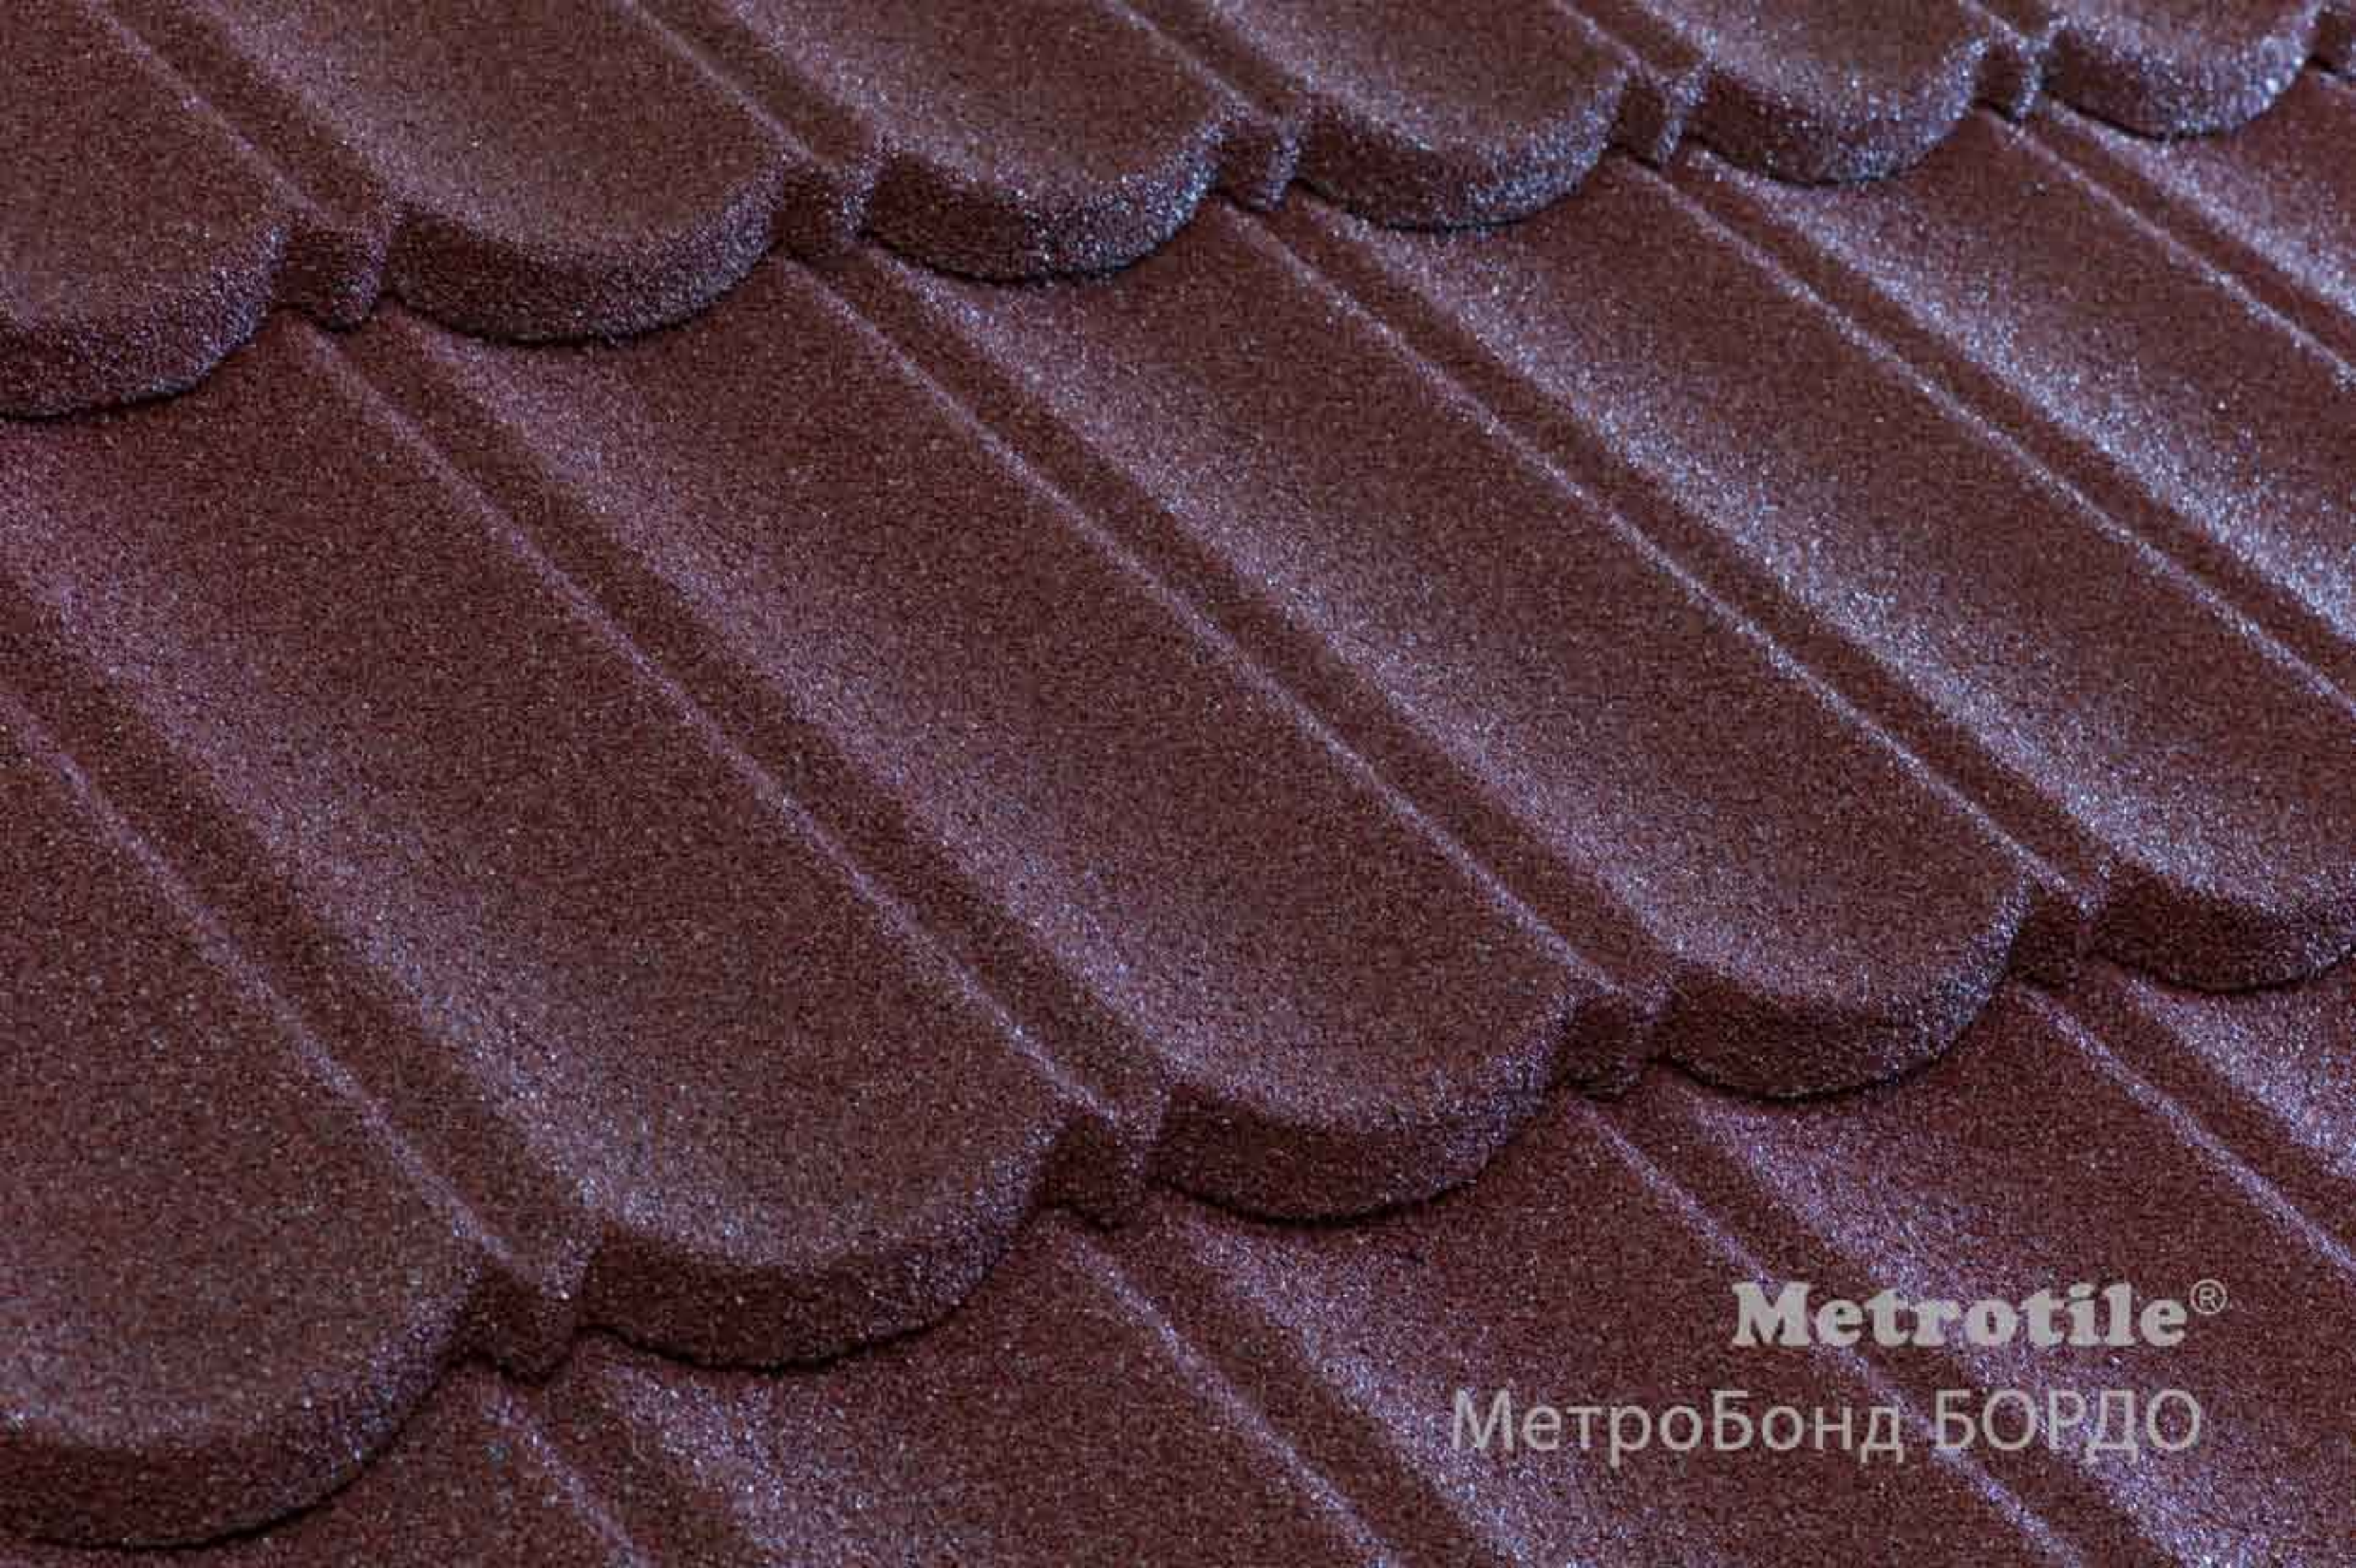

Metrotile®
Метробонд БОРДО