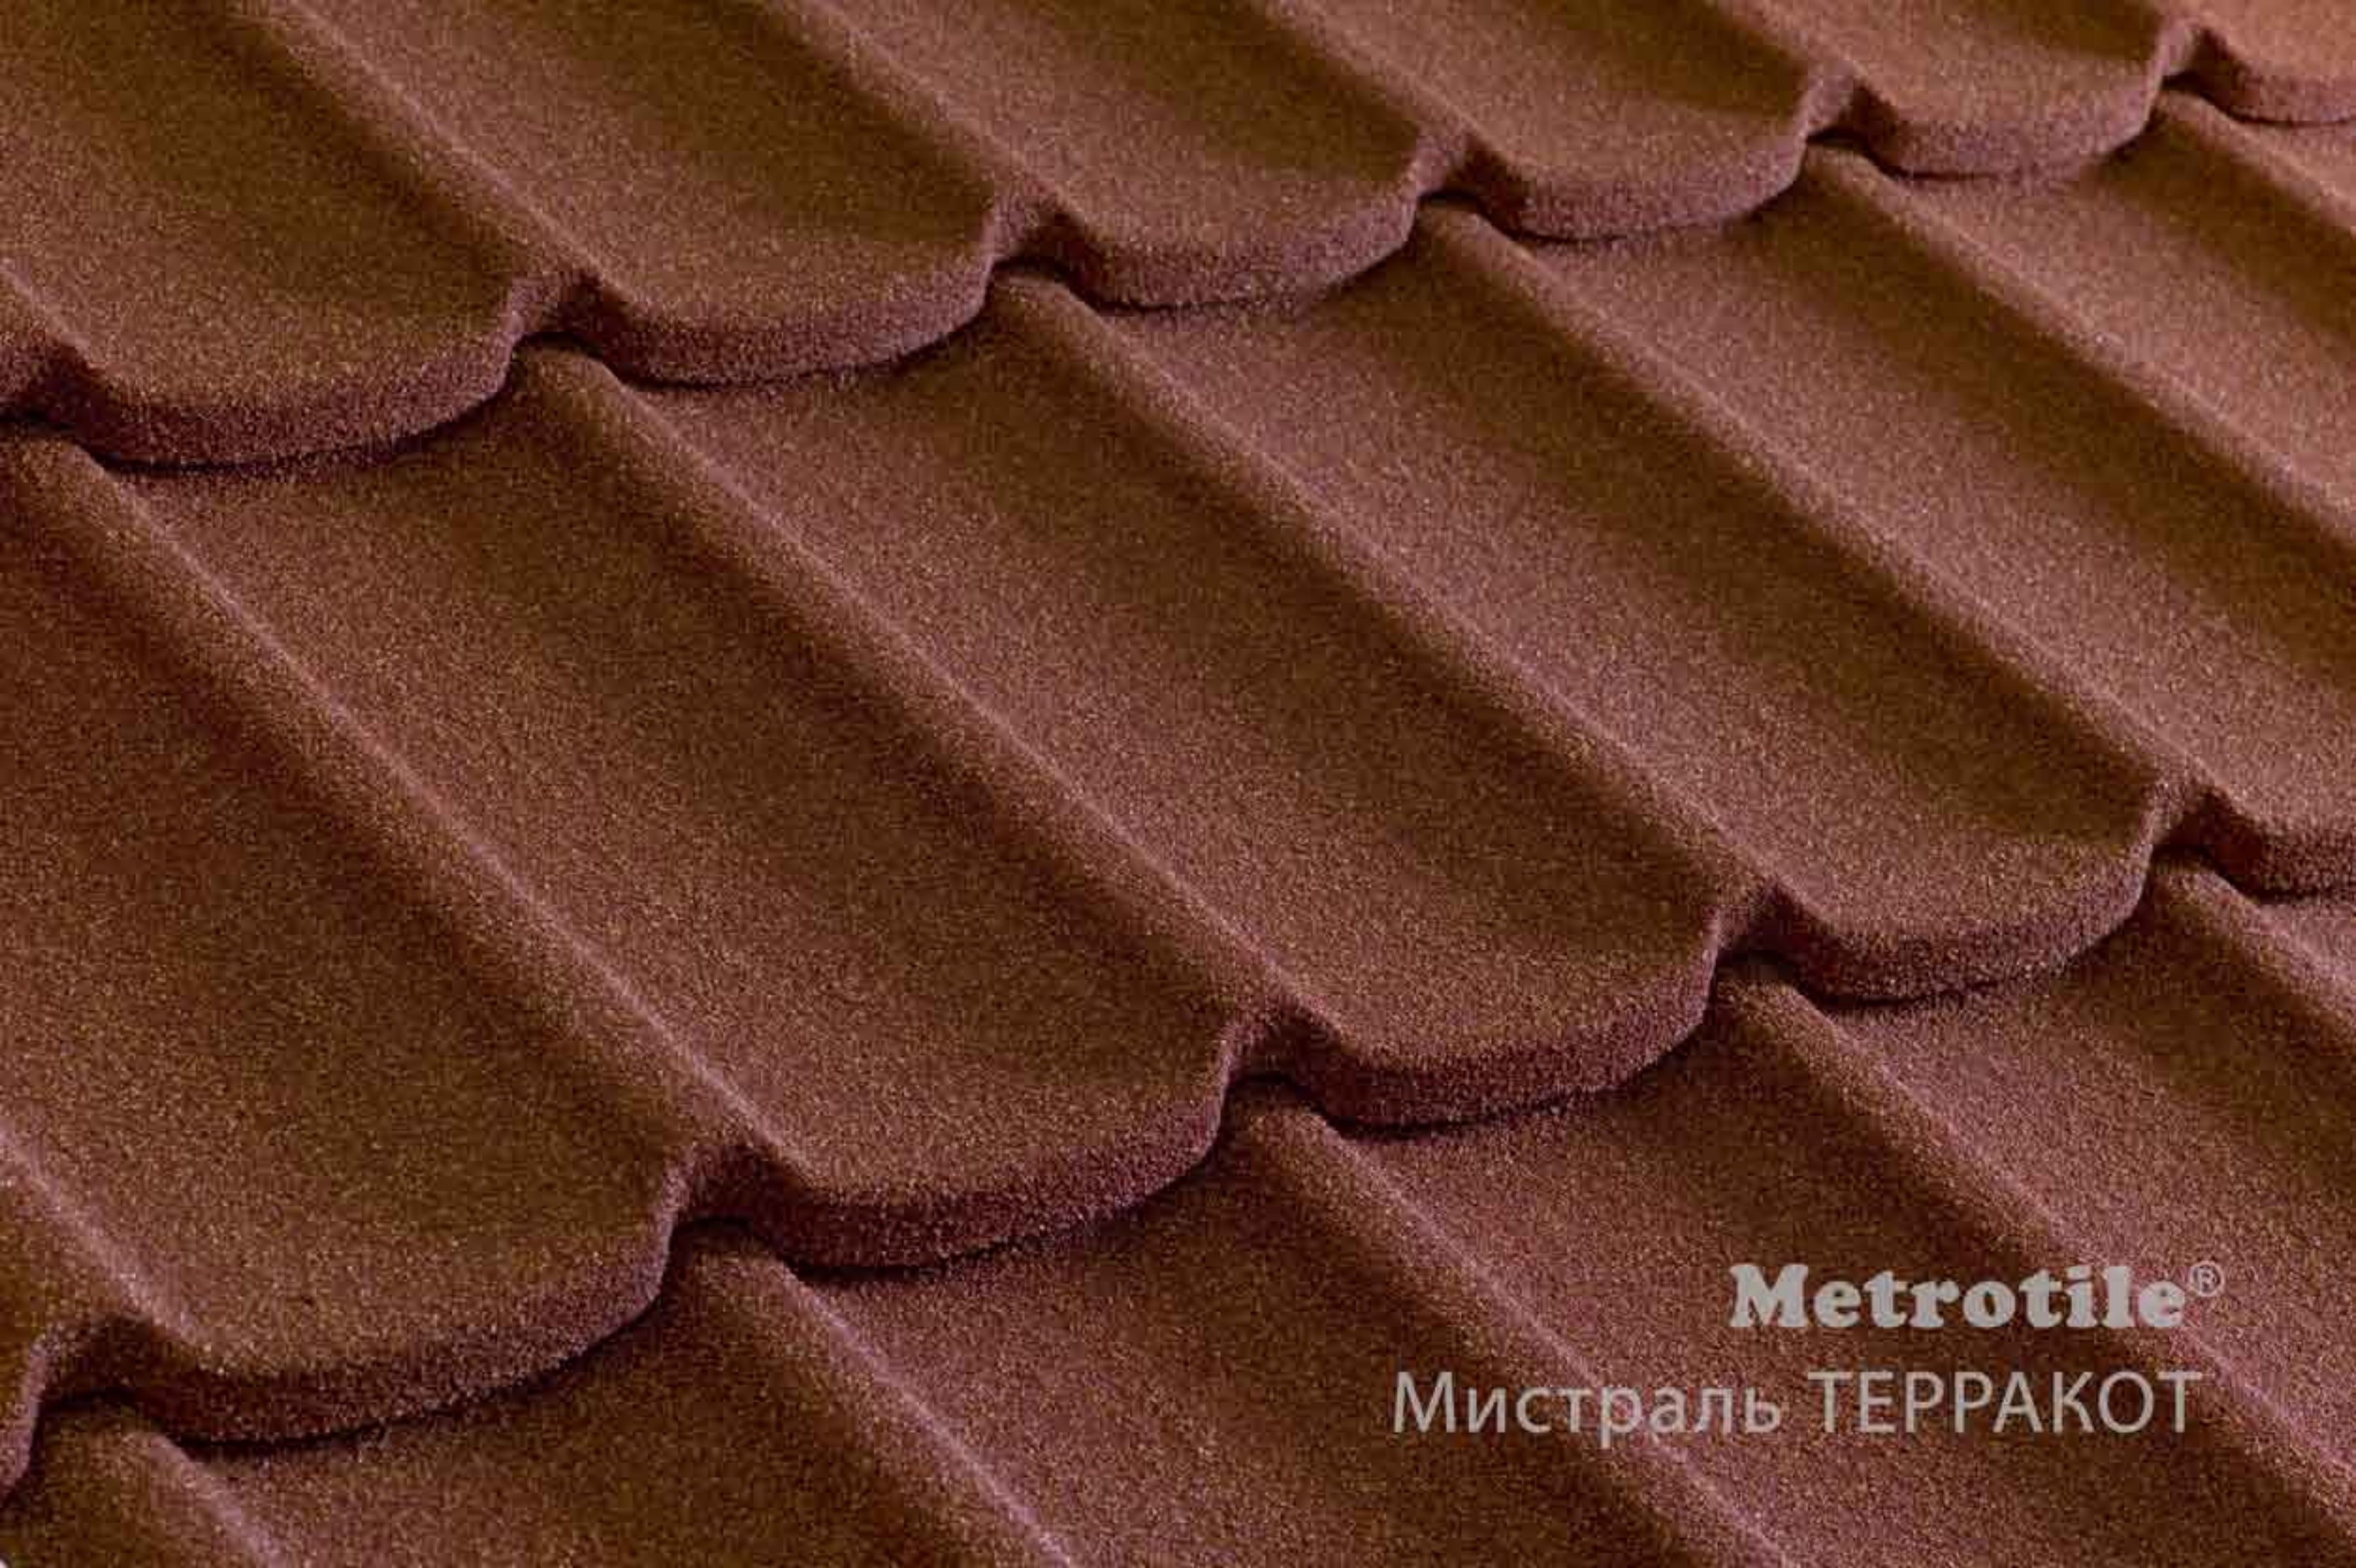

МетроКлассик СЕРЫЙ

Metrotile®

МетроВиксен КОФЕЙНО-СЕРЫЙ

Metrotile®

Метровиксен ТОРИНО

Metrotile®

МетроВиксен КРАСНО-СЕРЫЙ

Metrotile®

МетроВиксен КРАСНО-ЖЕЛТЫЙ

Metrotile®

Галло ТЕРРАКОТОВО-ЖЕЛТЫЙ

Metrotile®

Мистраль ТЕРРАКОТ

The image shows a close-up of a roof tile pattern. The tiles are arranged in a staggered, overlapping fashion, creating a continuous wavy surface. The color is a warm, earthy brown, characteristic of terracotta, with subtle variations in tone and texture across the surface. The lighting highlights the undulating ridges and valleys of the tiles, giving the image a three-dimensional appearance.