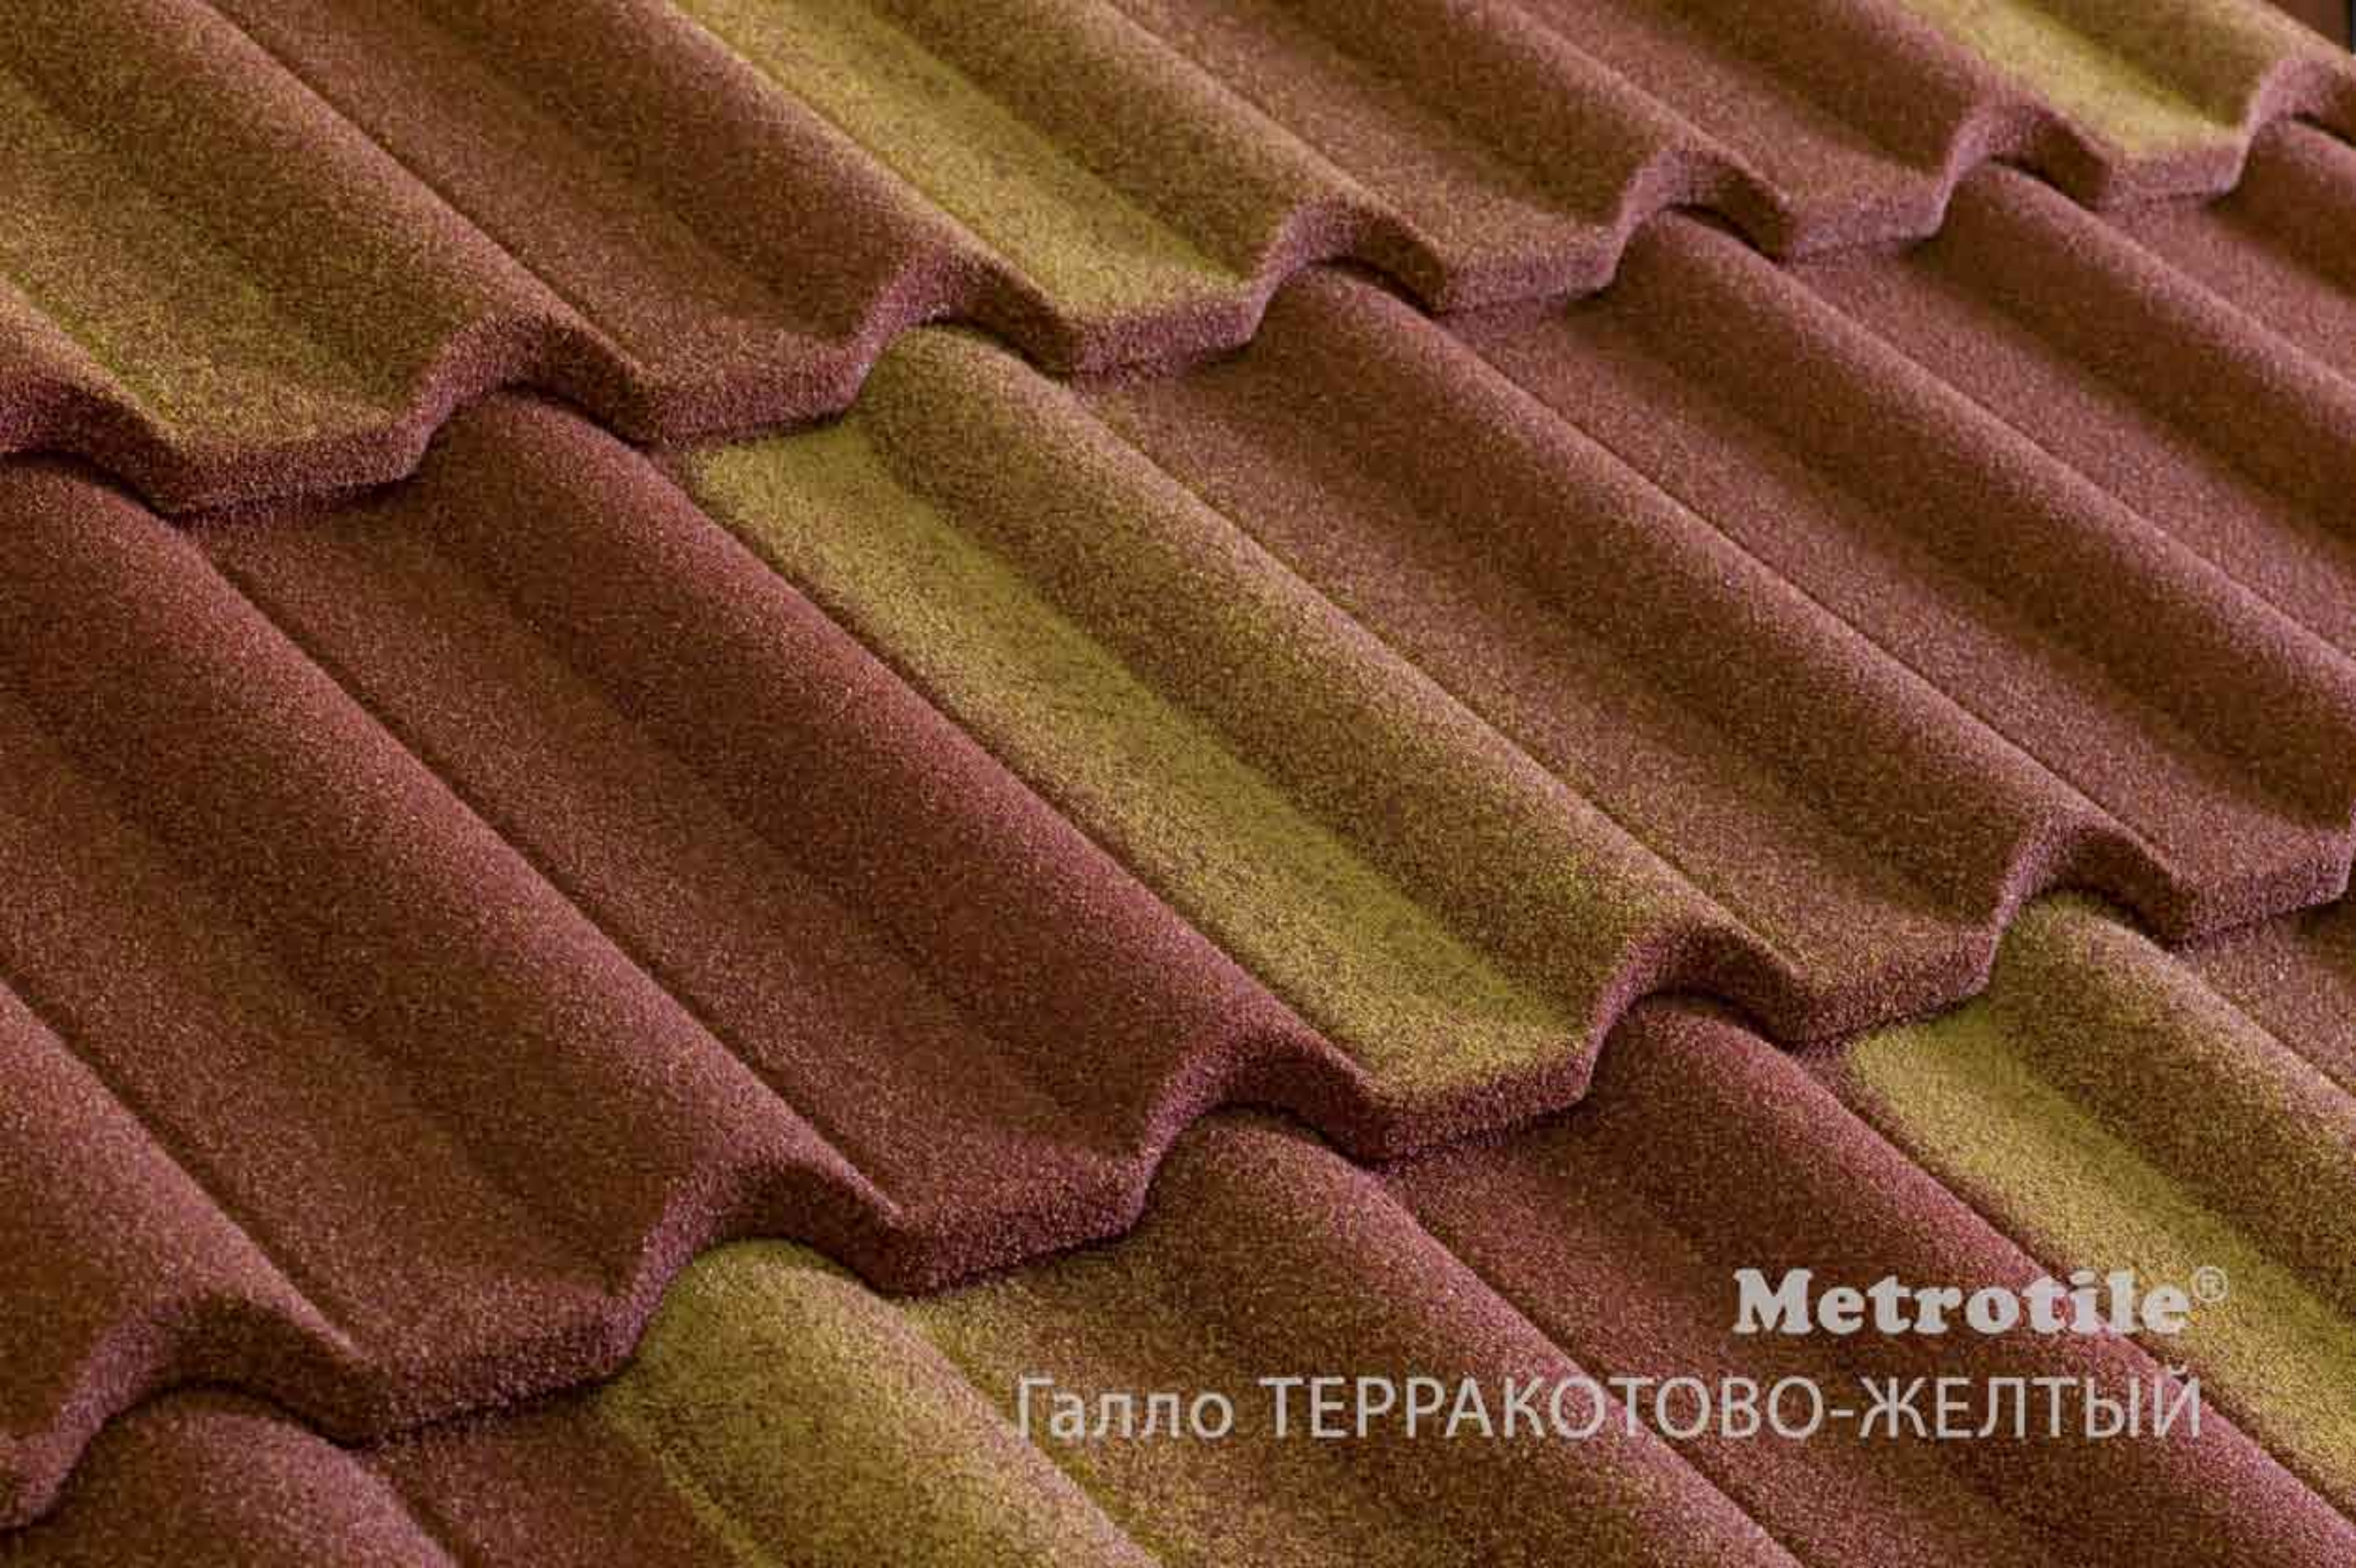

МетроКлассик СЕРЫЙ

Metrotile®

МетроВиксен КОФЕЙНО-СЕРЫЙ

Metrotile®

Метровиксен ТОРИНО

Metrotile®

МетроВиксен КРАСНО-СЕРЫЙ

Metrotile®

МетроВиксен КРАСНО-ЖЕЛТЫЙ

Metrotile®

Галло ТЕРРАКОТОВО-ЖЕЛТЫЙ

Metrotile®

Мистраль ТЕРРАКОТ

The image shows a close-up of a roof tile pattern. The tiles are arranged in a staggered, overlapping fashion, creating a continuous wavy surface. The color is a warm, earthy brown, characteristic of terracotta, with subtle variations in tone and texture across the surface. The lighting highlights the undulating ridges and valleys of the tiles, giving the image a three-dimensional appearance.