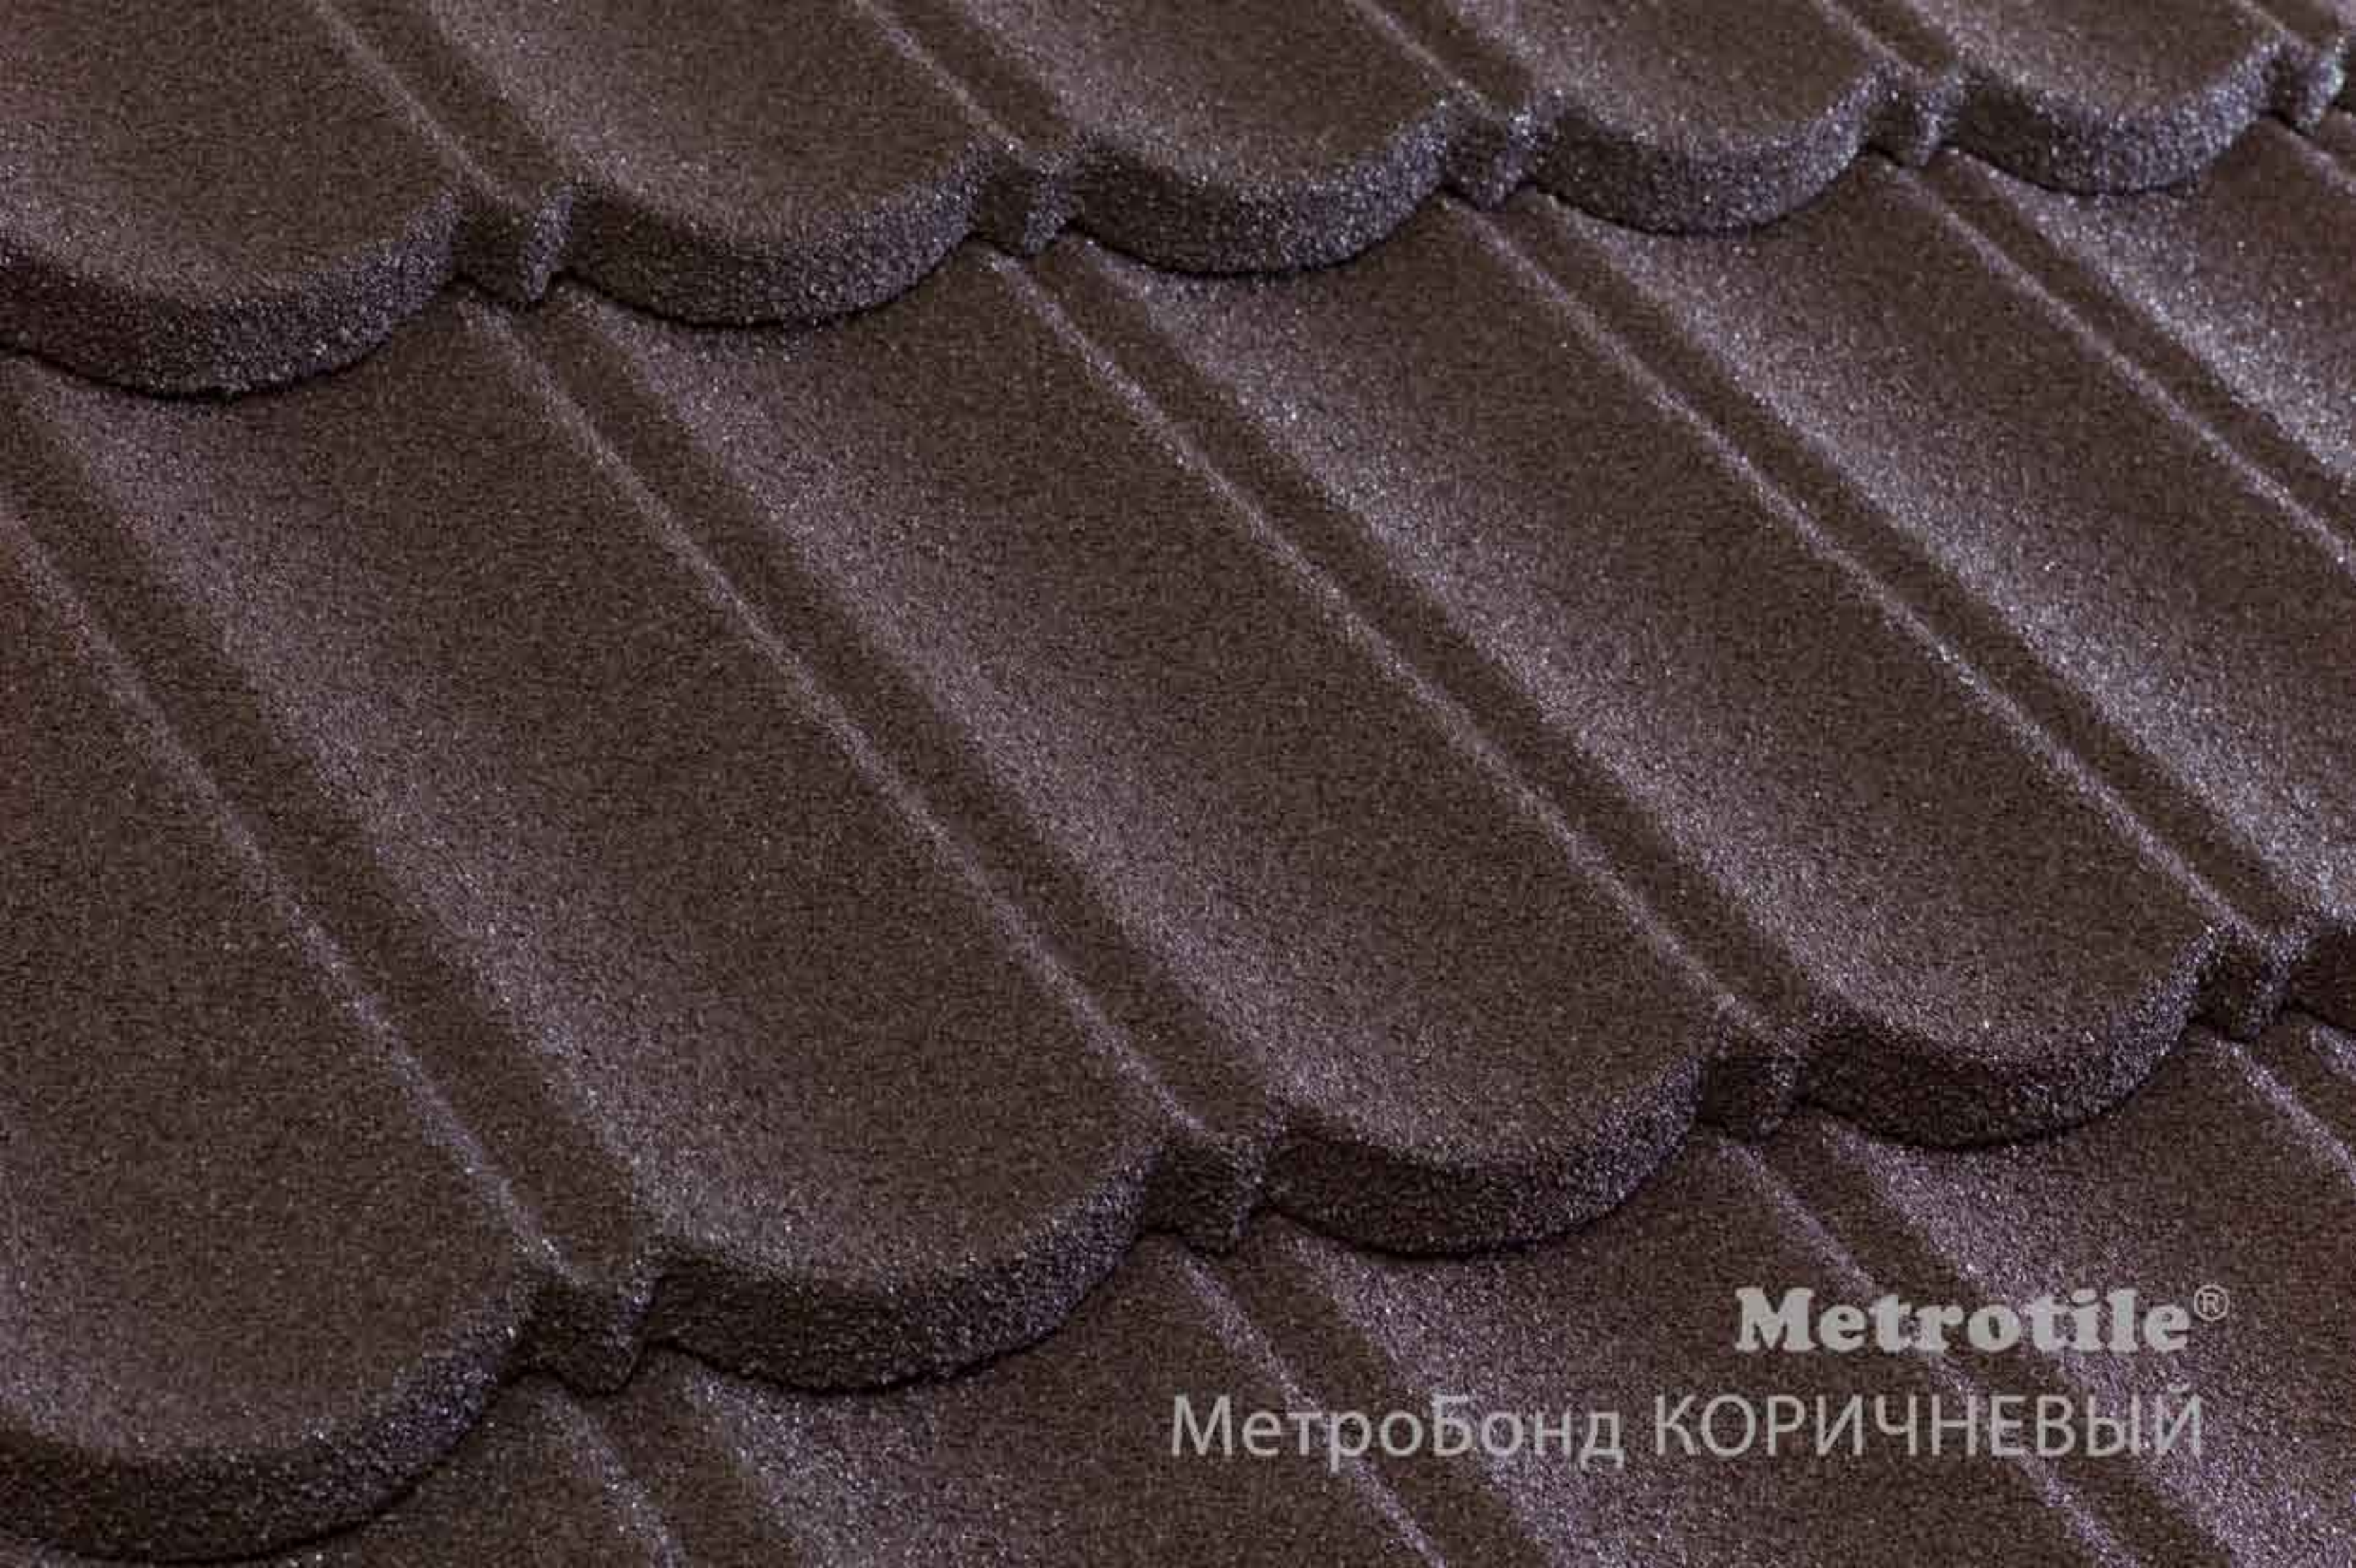

Metrotile®

Метробонд КОРИЧНЕВЫЙ