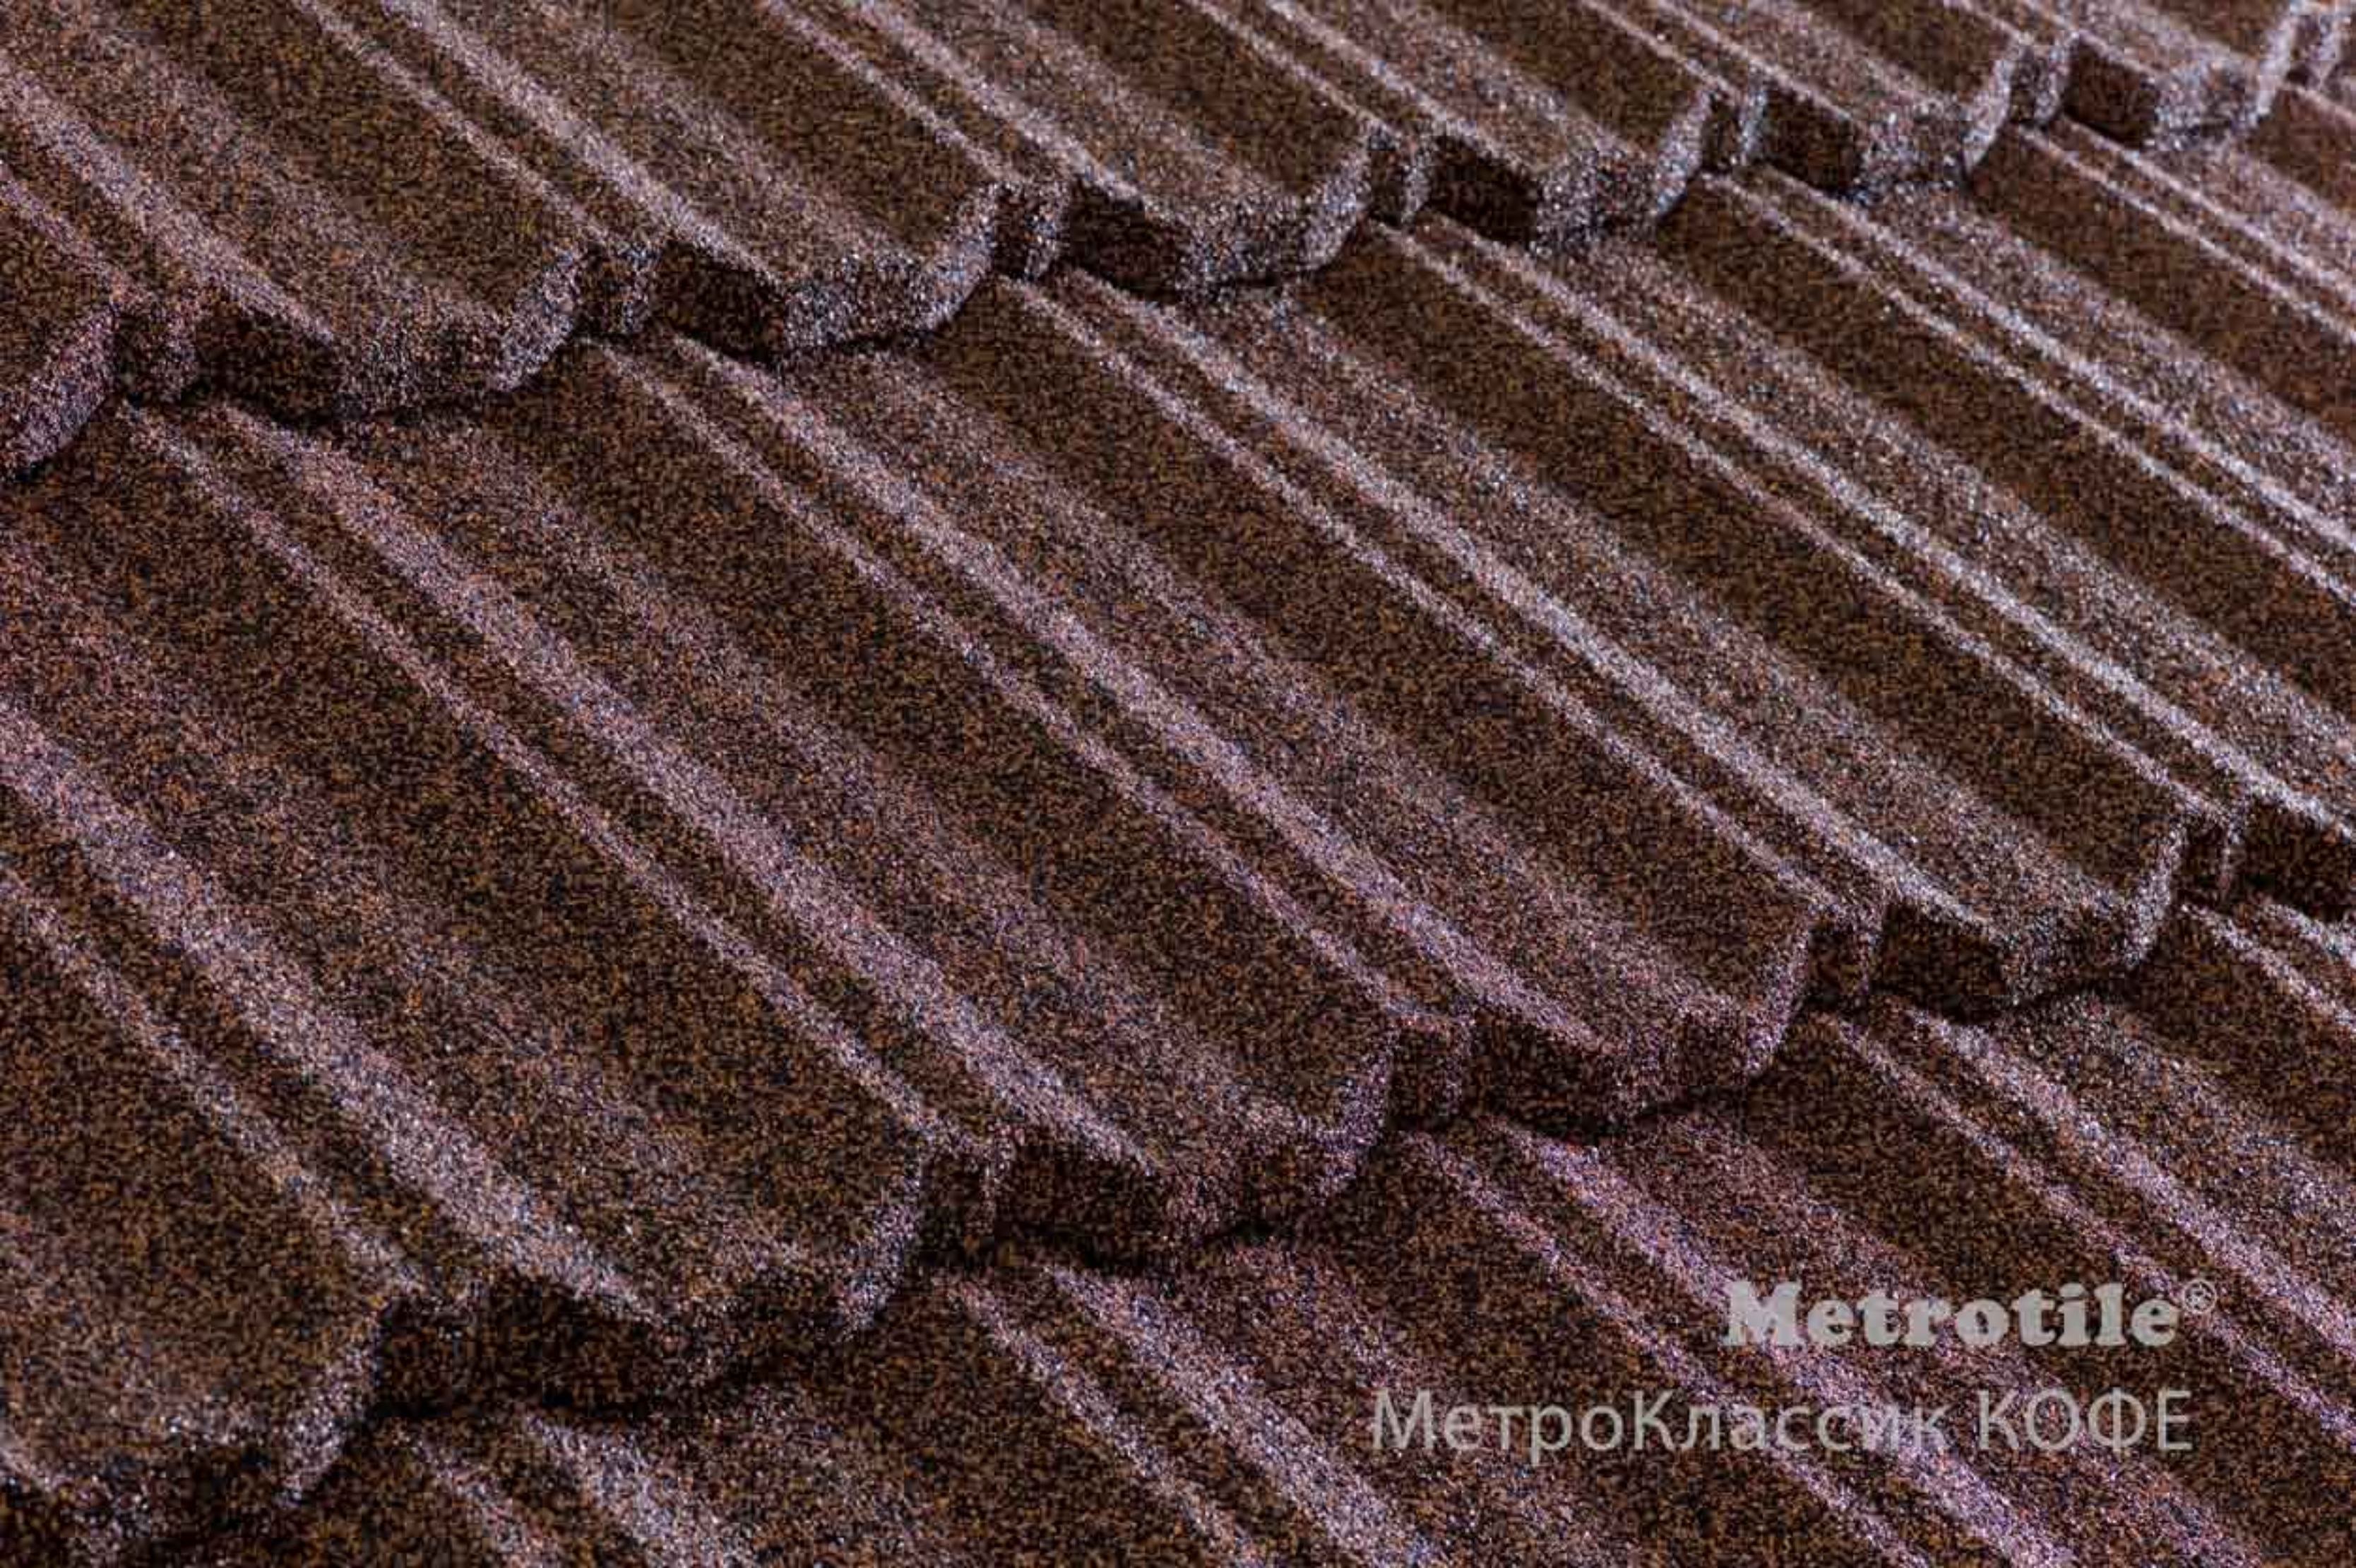

Metrotile®

МетроКлассик КОФЕ