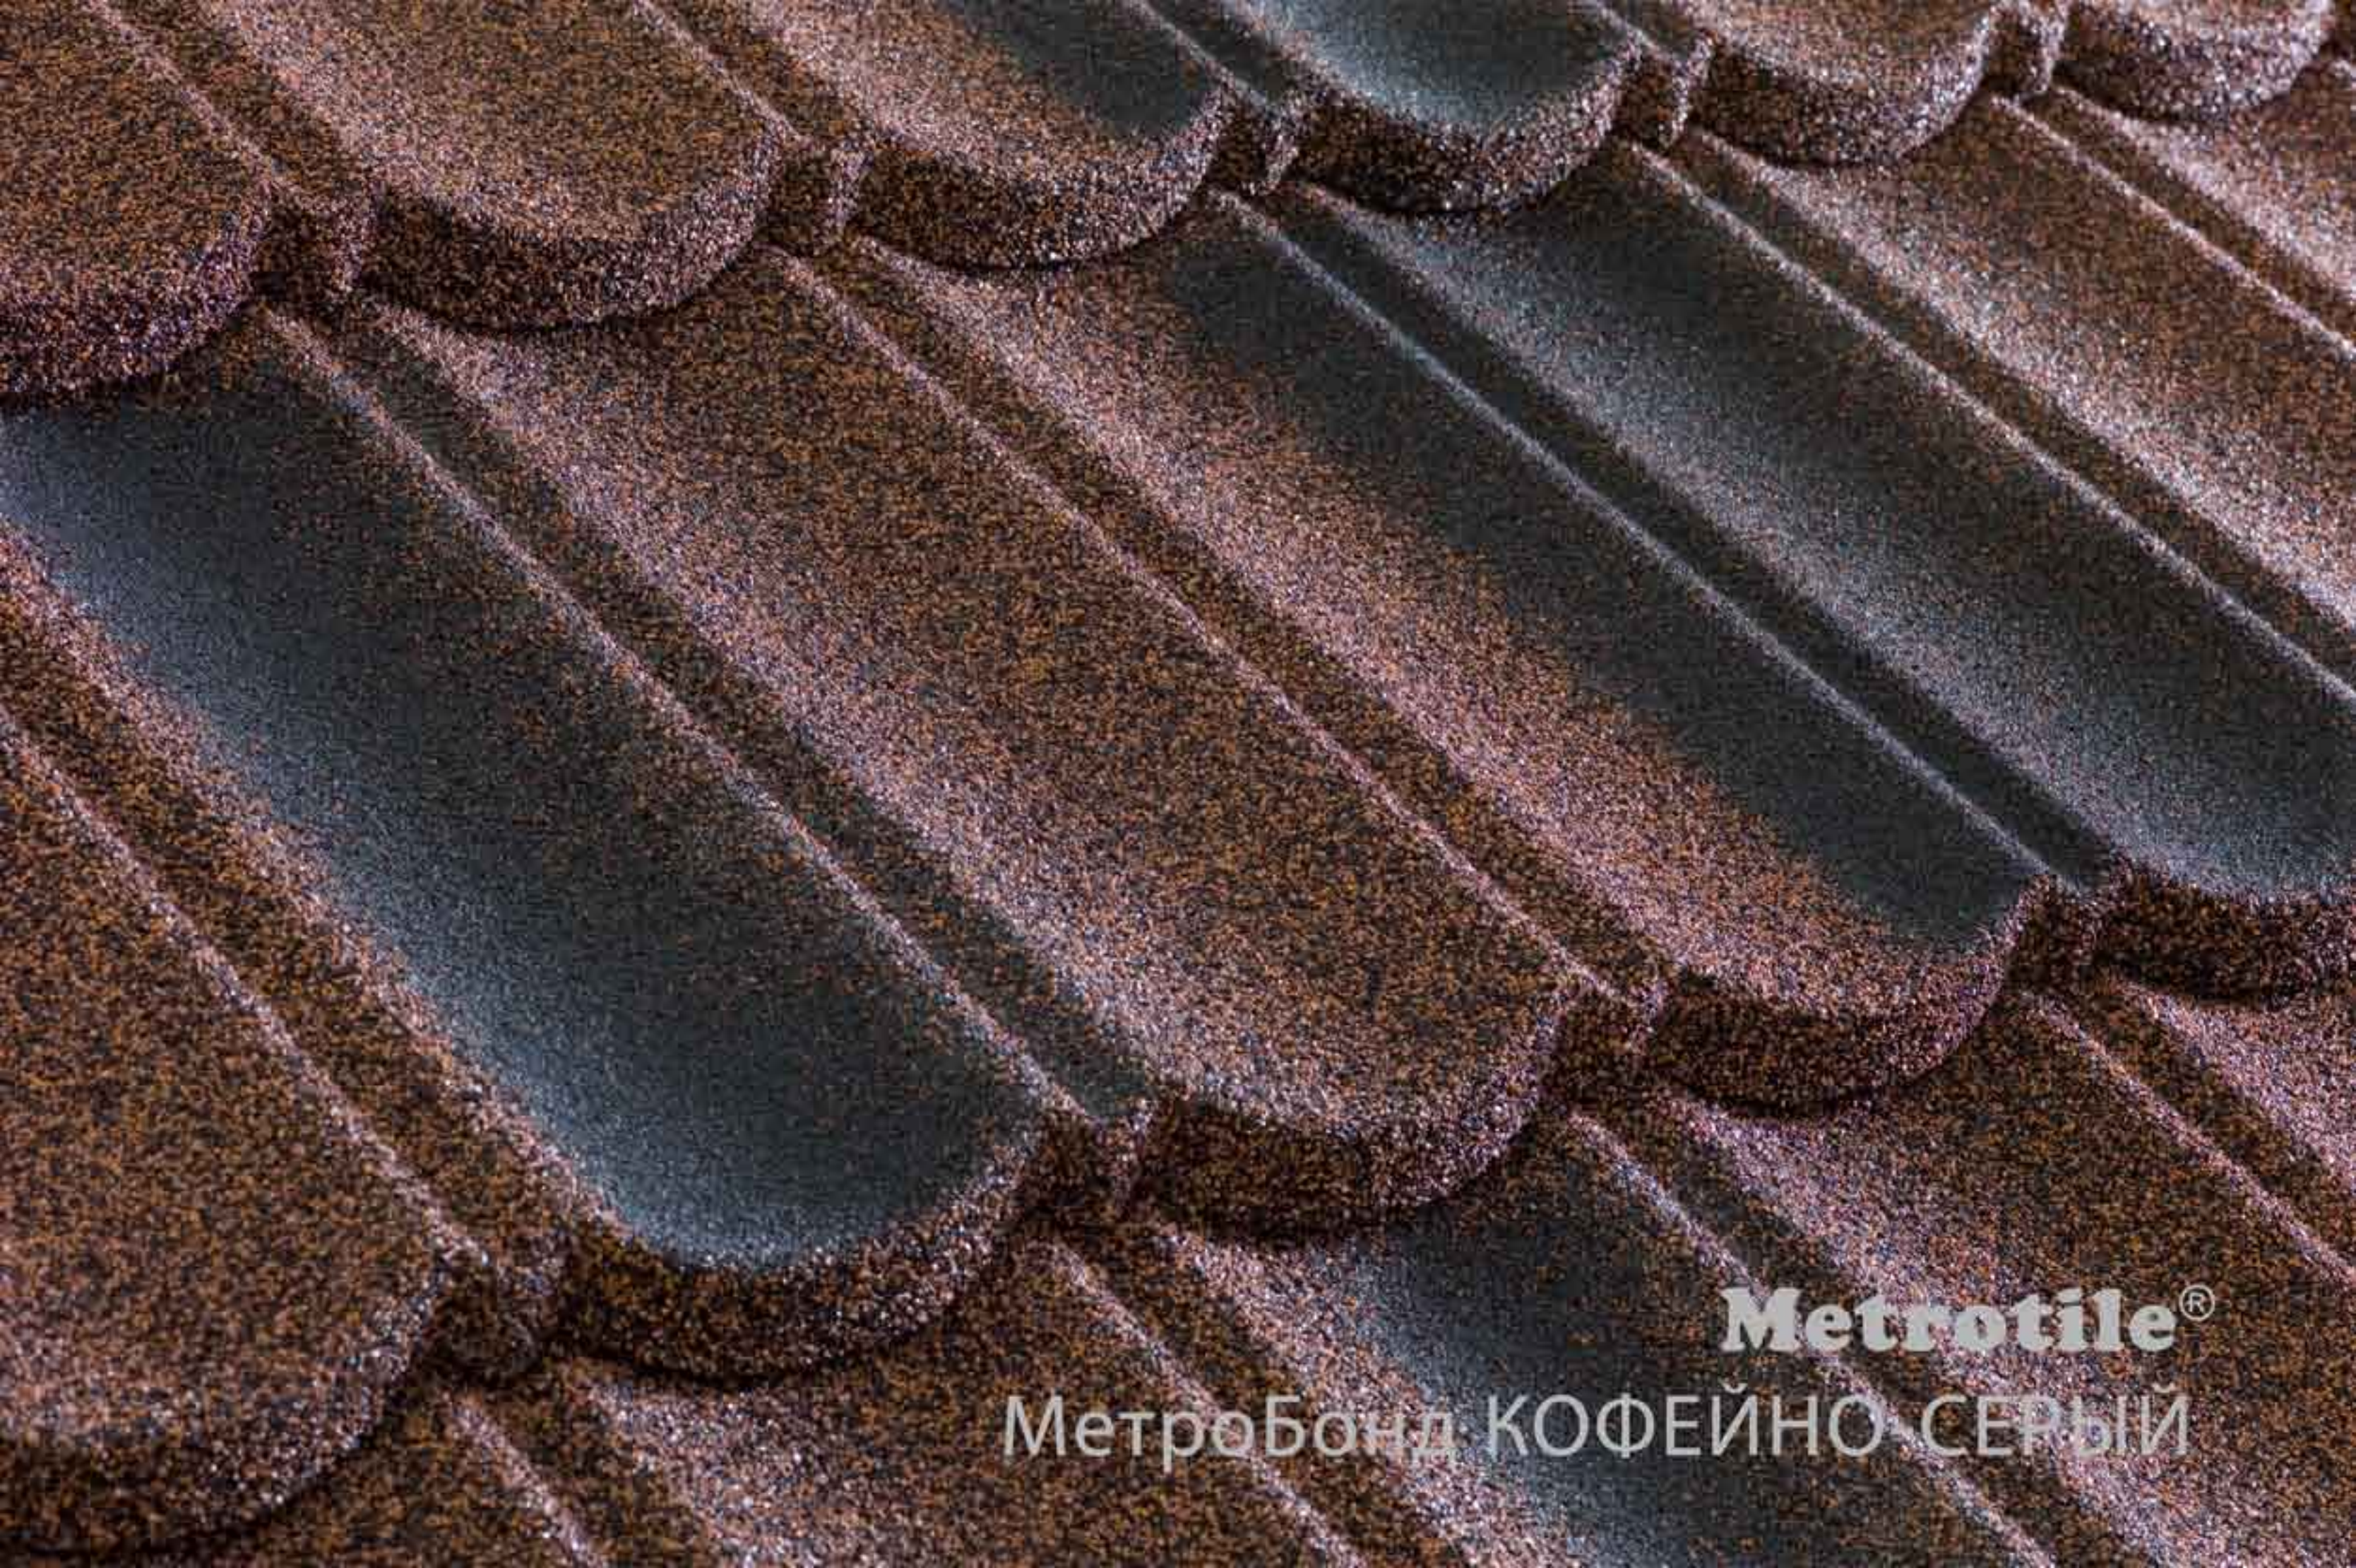

Metrotile®

МетроБонд КОФЕЙНО-СЕРЫЙ